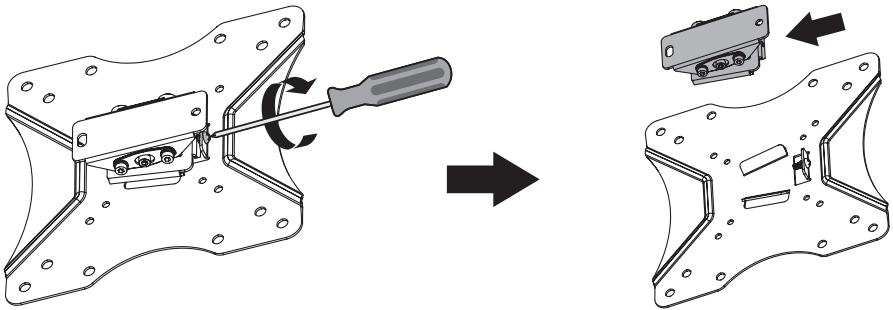

23"-43" Slim TV Wall Mount Bracket

650401

VESA
75x75 100x100
200x100 200x200

MOST
23"-43"
TVs

Rated
30kg/66lbs

INSTALLATION MANUAL

M4x14 (x4)
M-A

M5x14 (x4)
M-B

M6x14 (x4)
M-C

M8x20 (x4)
M-D

D5 (x4)
M-E

D8 (x4)
M-F

D8xH5(x4)
M-G

W-A (x3)

W-B (x3)

W-C (x3)

1.

2.1

2.2

3.1

M-A/M-B
M-C/M-D

3.2

4.