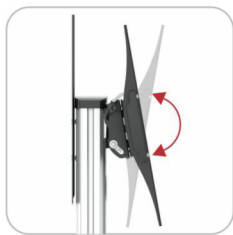

### | Specification

<b>Material</b>	Aluminum
<b>Suggested Screen Size</b>	37"-70"
<b>Load Capacity</b>	50kg/110lbs
<b>Max.VESA</b>	600x400
<b>Tilt Range</b>	+5° ~ -12°
<b>Rotating</b>	0-90°
<b>Adjustable TV Height</b>	YES

### | Key Features

- 90° Rotate Single Display Cart
- 90° rotation for easily holding display in portrait or landscape orientation
- Height free TV mounting system allows to adjustable TV to the height you like
- Possibility to tilt the screen to obtain the optimal viewing angle
- Adjustable camera shelf/DVD shelf height for the desired position
- Internal cable management for a clutter-free appearance
- Wheels for mobility, lockable for safety

## Telescopic Height Adjustable TV Cart

**Freely Tilting Mechanism**  
allows easy angle adjustment and reduces glare from lights or windows to obtain the optimal viewing comfort.

**Portrait or Landscape Viewing**  
promotes a customized placement to match different viewing needs anytime.