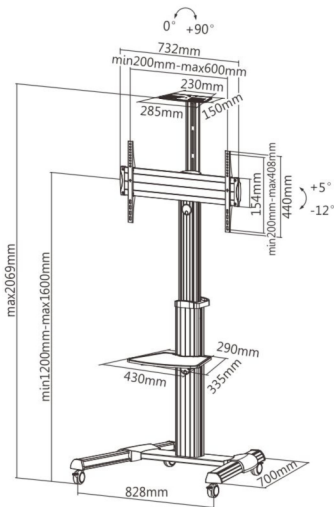

Telescopic Height Adjustable TV Cart

TTV04-46TW

NOTE
37"-70"
MAX VESA 600x400

RATED
50kg/110lbs

+5°~-12°

0°~90°

Cable Management

PATENT

Accessory --DVD/AV Shelf

RATED
5kg/11lbs

Material: steel