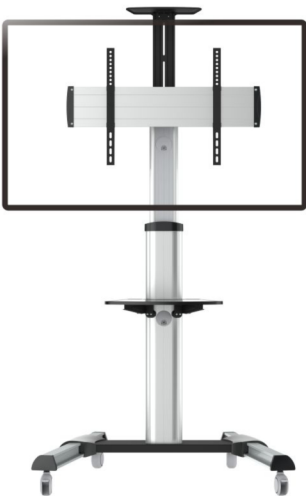

Telescopic Height Adjustable TV Cart

TTV04-46TW

NOTE
37"-70"
MAX VESA 600x400

RATED
50kg/110lbs

+5°~-12°

0°~90°

Cable Management

PATENT

Accessory --DVD/AV Shelf

RATED
5kg/11lbs

Material: steel