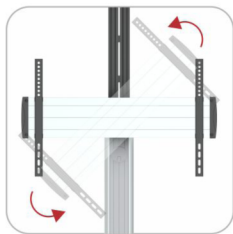

### | Key Features

- 90° Rotate Single Display Cart
- 90° rotation for easily holding display in portrait or landscape orientation
- Height free TV mounting system allows to adjustable TV to the height you like
- Possibility to tilt the screen to obtain the optimal viewing angle
- Adjustable camera shelf/DVD shelf height for the desired position
- Internal cable management for a clutter-free appearance
- Wheels for mobility, lockable for safety

## Telescopic Height Adjustable TV Cart

**Freely Tilting Mechanism**  
allows easy angle adjustment and reduces glare from lights or windows to obtain the optimal viewing comfort.

**Portrait or Landscape Viewing**  
promotes a customized placement to match different viewing needs anytime.

**Quick Assembly Shelf**  
assures easy post-installation and height adjustment.

**Internal Cable Management**  
hides wires from view to keep a clutter-free appearance.