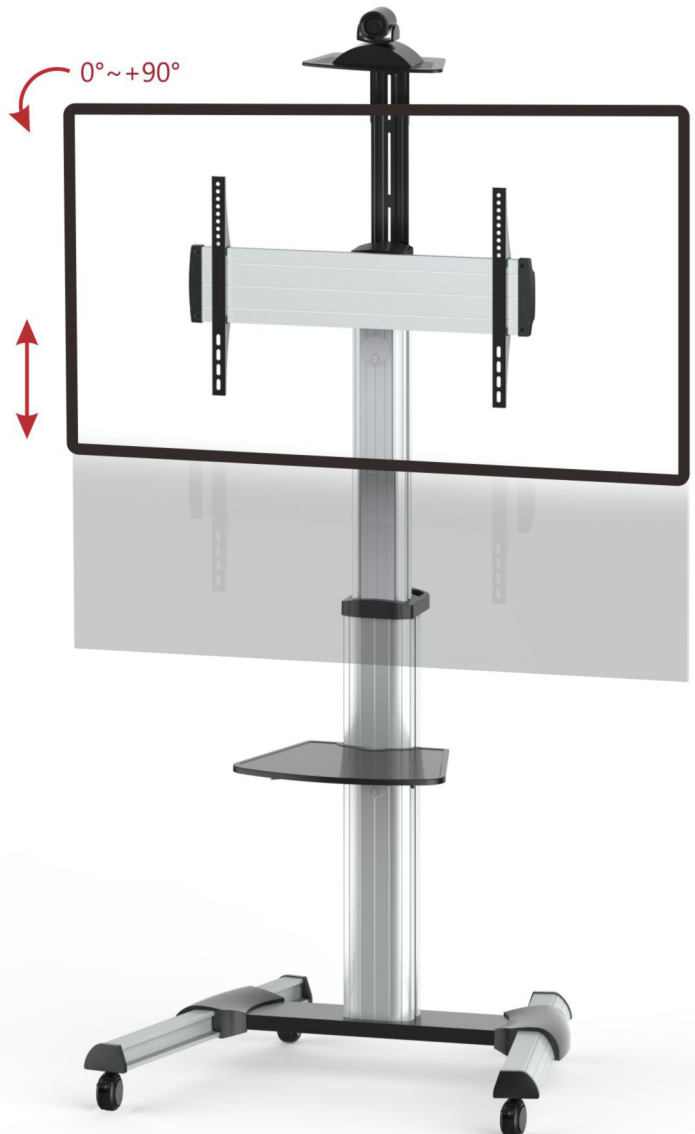

### | Specification

<b>Material</b>	Aluminum
<b>Suggested Screen Size</b>	37"-70"
<b>Load Capacity</b>	50kg/110lbs
<b>Max.VESA</b>	600x400
<b>Tilt Range</b>	+5° ~ -12°
<b>Rotating</b>	0-90°
<b>Adjustable TV Height</b>	YES

### | Key Features

- 90° Rotate Single Display Cart
- 90° rotation for easily holding display in portrait or landscape orientation
- Height free TV mounting system allows to adjustable TV to the height you like
- Possibility to tilt the screen to obtain the optimal viewing angle
- Adjustable camera shelf/DVD shelf height for the desired position
- Internal cable management for a clutter-free appearance
- Wheels for mobility, lockable for safety

## Telescopic Height Adjustable TV Cart

**Freely Tilting Mechanism**  
allows easy angle adjustment and reduces glare from lights or windows to obtain the optimal viewing comfort.

**Portrait or Landscape Viewing**  
promotes a customized placement to match different viewing needs anytime.

**Quick Assembly Shelf**  
assures easy post-installation and height adjustment.

**Internal Cable Management**  
hides wires from view to keep a clutter-free appearance.