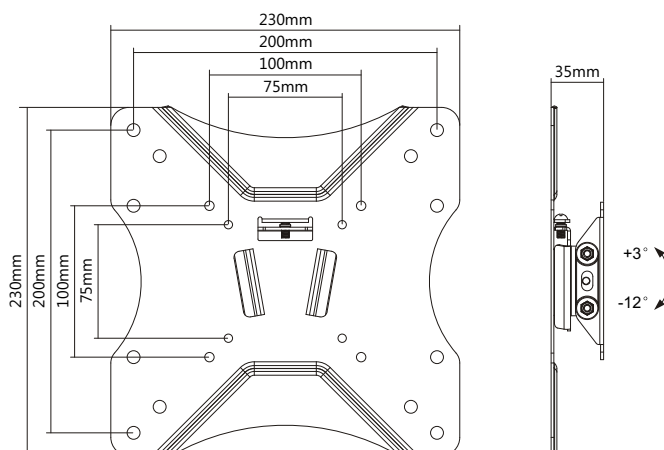

www.equip-info.net

23" - 43" Slim TV Wall Mount Bracket

Model No.: 650401

I Overview

The equip® TV Wall Mount Bracket is a compact but sturdy product that ensures a reliable installation of your LCD/Plasma TV. Follow the graphic guide included in the package, you can install your TV on your own with ease. The wall bracket fits most of the wall materials- brick, concrete and wood, making the ideal choice for you to set up your screens.

I Drawing