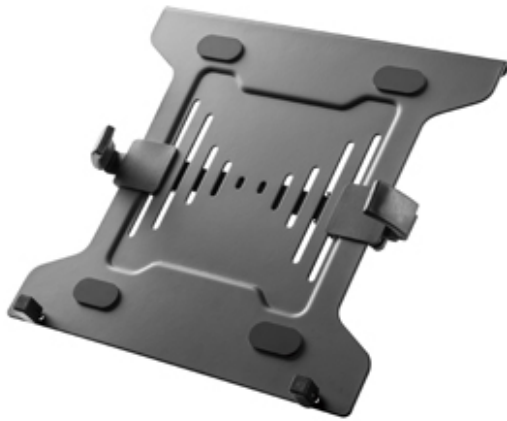

www.equip-info.net

Laptop Holder for 10"-15.6"

Model No.: 650155

I Overview

This Mount can enhance your viewing option with a large monitor at the same time with your laptop/notebook

I Drawing

www.equip-info.net

I Key Features

- Mountable on VESA standards compliant 75x75 & 100x100
- Ventilated Design
- Width Adjustment
- Steel Construction with strength and durability

I Specification

Material	Plastic,Steel
Color	Black
Dimension	300x60x280mm
fit screen size	10"~15.6"
Load Capacity	4.5kg (9.9lbs)

I Package Contents

- 1 x Laptop Holder
- 1 x Screw Pack
- 1 x Quick Installation Guide