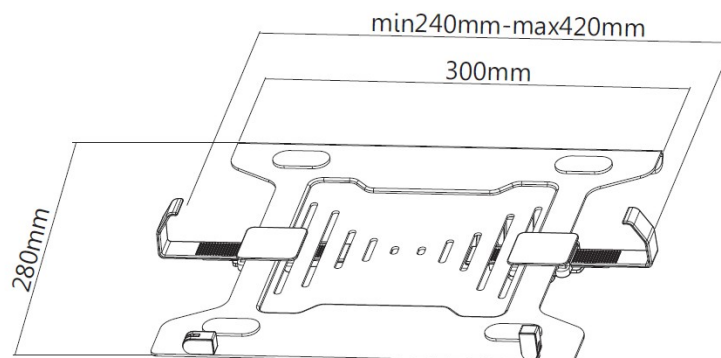

www.equip-info.net

Laptop Holder for 10"-15.6"

Model No.: 650155

I Overview

This Mount can enhance your viewing option with a large monitor at the same time with your laptop/notebook

I Drawing

www.equip-info.net

I Key Features

- Mountable on VESA standards compliant 75x75 & 100x100
- Ventilated Design
- Width Adjustment
- Steel Construction with strength and durability

I Specification

Material	Plastic,Steel
Color	Black
Dimension	300x60x280mm
fit screen size	10"~15.6"
Load Capacity	4.5kg (9.9lbs)