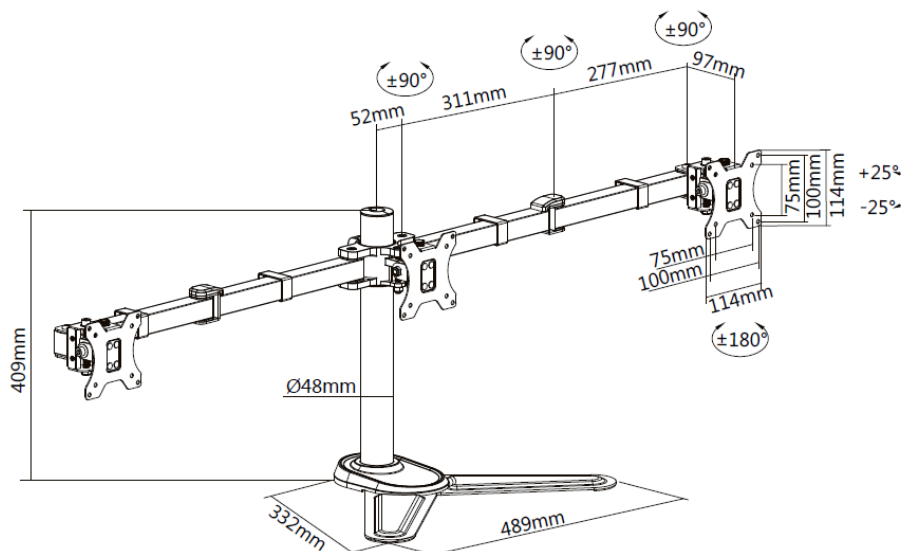

17"-27" Articulating Triple Monitor Tabletop Stand

Model No: 650125

I Overview

The equip® Monitor Desk Mount Bracket is a compact but sturdy product that ensures a reliable installation of your LCD/LED monitor. Follow the graphic guide included in the package, you can install your monitor on your own with ease.

I Drawing

I Key Features

- *Screen Rotation: 360°
- *Detachable VESA Plate Design
- *Built-in Cable management

I Specification

Material	Steel
Surface Finished	Powder Coating
Color	Black
Dimension	1394x332x430mm
Quick Release VESA Plate	Yes
Suggested Screen Size	17" - 27"
Support Curved TV	No
Load Capacity	7KG (Per screen)
VESA Mount Standard	75x75,100x100
Max. VESA	100 x 100mm
Mounting Hole Pattern	Universal
Distance to Wall	N/A
Screen Freely Tilting	Yes
Tilt Range	-25° ~ +25°
Swivel Range	-90° ~ +90°
Screen Rotation	-180° ~ +180°
Arm Full Extension	640mm
Pole Height	409mm
Anti-Theft	No
Cable Management	Yes

I Package Contents

- 1 x Wall Mount Bracket
- 1 x Screw Pack
- 1 x Quick Installation Guide