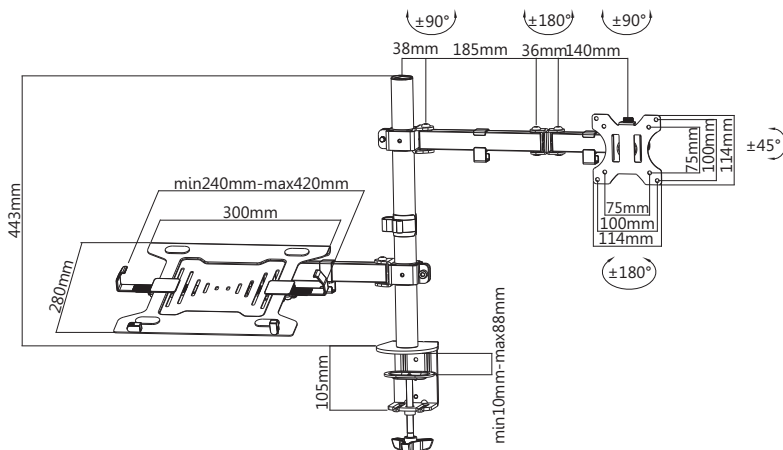

13" - 32" Dual Arm Monitor Laptop Desk Mount Bracket

Model No.: 650119

Overview

The equip® Dual Arm Monitor Laptop Desk Mount Bracket is a compact but sturdy product that ensures a reliable installation of your LCD/LED monitor. Follow the graphic guide included in the package, you can install your monitor on your own with ease.

Drawing

I Key Features

- 360° Rotary VESA Plate
- Detachable VESA Plate Design
- Built in cable management
- VESA standards compliant

I Specification

Material	Steel
Surface Finished	Powder Coating
Color	Black
Dimension	1006x356x548mm
Installation	Grommet, Clamp
Suggested Screen Size	13" - 32"
Support Curved TV	No
Screen Q'ty	1
Load Capacity	8KG per Monitor
VESA Mount Standard	75x75, 100x100
Tilt Range	+45° ~ -45°
Swivel Range	+90° ~ -90°
Screen Rotation	+180° ~ -180°
Arm Full Extension	399mm
Pole Height	443mm
Suggest Desktop Thickness	Clamp: Max.88mm, Grommet: Max.75mm
Quick Release VESA Plate	Yes
Anti-Theft	No
Cable Management	Yes

I Package Contents

- 1 x Dual Arm Monitor Laptop Desk Mount Bracket
- 1 x Screw Pack
- 1 x Quick Installation Guide