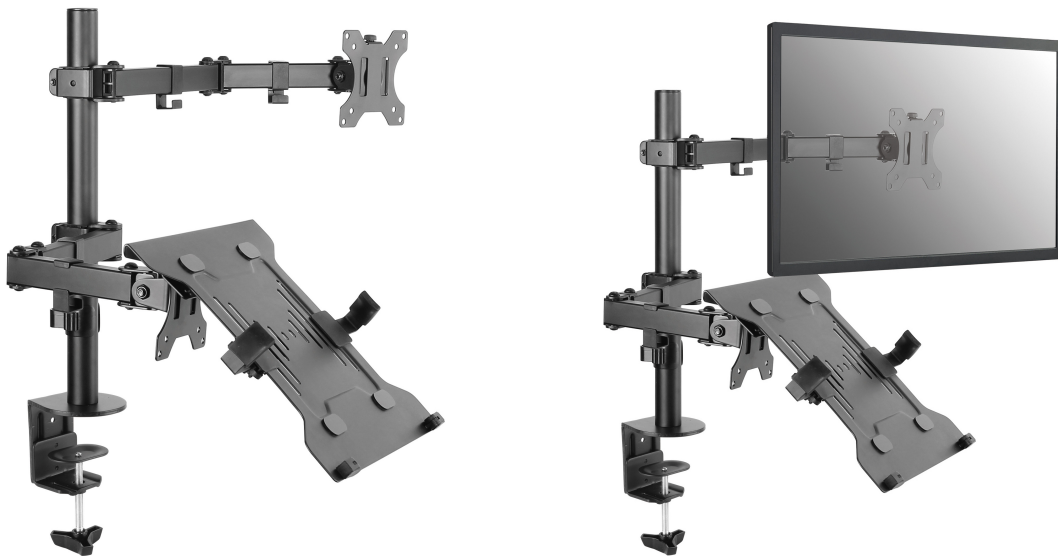

13" - 32" Dual Arm Monitor Laptop Desk Mount Bracket

Model No.: 650119

Overview

The equip® Dual Arm Monitor Laptop Desk Mount Bracket is a compact but sturdy product that ensures a reliable installation of your LCD/LED monitor. Follow the graphic guide included in the package, you can install your monitor on your own with ease.

Drawing

I Key Features

- 360° Rotary VESA Plate
- Detachable VESA Plate Design
- Built in cable management
- VESA standards compliant

I Specification

Material	Steel
Surface Finished	Powder Coating
Color	Black
Dimension	1006x356x548mm
Installation	Grommet, Clamp
Suggested Screen Size	13" - 32"
Support Curved TV	No
Screen Q'ty	1
Load Capacity	8KG per Monitor
VESA Mount Standard	75x75, 100x100
Tilt Range	+45° ~ -45°
Swivel Range	+90° ~ -90°
Screen Rotation	+180° ~ -180°
Arm Full Extension	399mm
Pole Height	443mm
Suggest Desktop Thickness	Clamp: Max.88mm, Grommet: Max.75mm
Quick Release VESA Plate	Yes
Anti-Theft	No
Cable Management	Yes

I Package Contents

- 1 x Dual Arm Monitor Laptop Desk Mount Bracket
- 1 x Screw Pack
- 1 x Quick Installation Guide