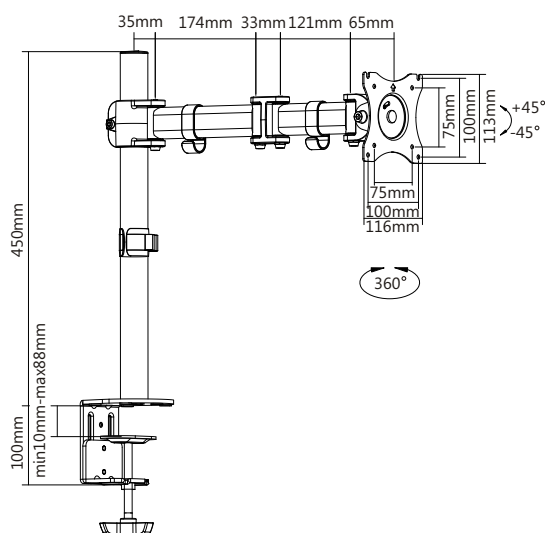

13"-27" Articulating Monitor Desk Mount Bracket

Model No.: 650114

I Overview

The equip® Monitor Desk Mount Bracket is a compact but sturdy product that ensures a reliable installation of your LCD/LED monitor. Follow the graphic guide included in the package, you can install your monitor on your own with ease.

I Drawing

www.equip-info.net

I Key Features

- 360° Rotary VESA Plate
- Easy to adjust height
- Built in cable management
- VESA standards compliant

I Specification

Material	Steel, Aluminum, Plastic
Surface Finished	Powder Coating
Color	Black
Dimension	116x490x550mm
Installation	Grommet, Clamp
Suggested Screen Size	13" - 27"
Support Curved TV	No
Screen Q'ty	1
Load Capacity	8KG
VESA Mount Standard	75x75, 100x100
Tilt Range	+45° ~ -45°
Swivel Range	+90° ~ -90°
Screen Rotation	+180° ~ -180°
Arm Full Extension	428mm
Pole Height	450mm
Suggest Desktop Thickness	Clamp: Max.88mm, Grommet: Max.75mm
Cable Management	Yes

I Package Contents

- 1 x Monitor Desk Mount Bracket
- 1 x Screw Pack
- 1 x Quick Installation Guide

CE