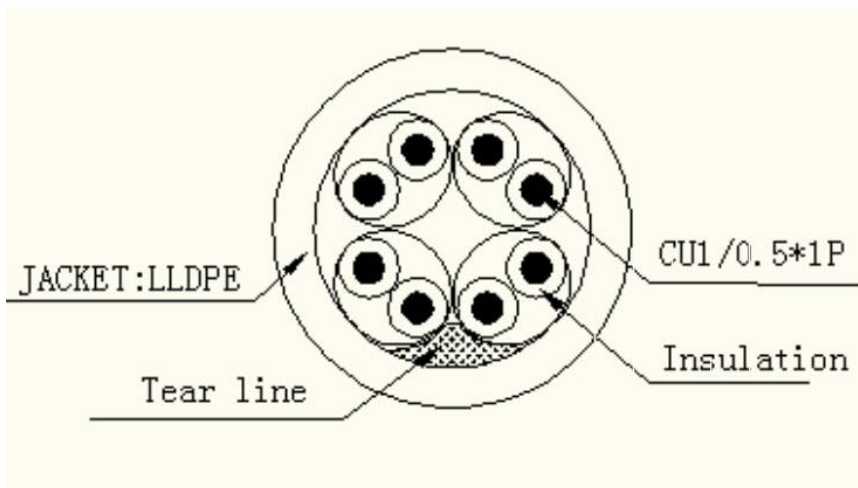

Cat.6 U/UTP Outdoor Installation Cable

40451007

The equip[®] Outdoor Installation Cable is composed of absolutely best quality materials and thoroughly tested to meet and even surpass industrial standards. Compared to previous Cat.5e products, the Cat.6 patch cable features higher bandwidth and a better signal-to-noise ratio, making it the best solution for developing Gigabit Ethernet environments.

| Structure

| Specification

Conductor	Material	Bare Copper
	Construction	23AWG, 1/0.57 ± 0.005mm
Insulation	Material	HD-PE
	Thickness	MIN at any point: 0.18 mm / MAX AVG:0.22 mm
	Diameter	1.00 ± 0.03mm
	Colors	Blue-White/Blue, Orange-White/Orange, Green-White/Green, Brown-White/Brown
Cable	Tear Line	1000D
Jacket	Material	LLDPE
	Thickness	MIN at any point: 0.40mm / MAX AVG: 0.55mm
	Diameter	6.0 ± 0.10mm
	Colors	Grey
	Marking	UTP CAT.6 23AWG/1×4P CABLE ISO/IEC 11801 & TIA/EIA SOLID 001M 002M.....305M

Ordering Information

PN	EAN	Length	Packing	Weight
40451007	4015867189504	305m	Equip EZ Box	7.5Kg

| Typical Applications

- IEEE 802.3: 10Base-T; 100Base-T; 1000Base-T

Complies with ISO/IEC 11801 2nd edition and TIA/EIA 568C standards