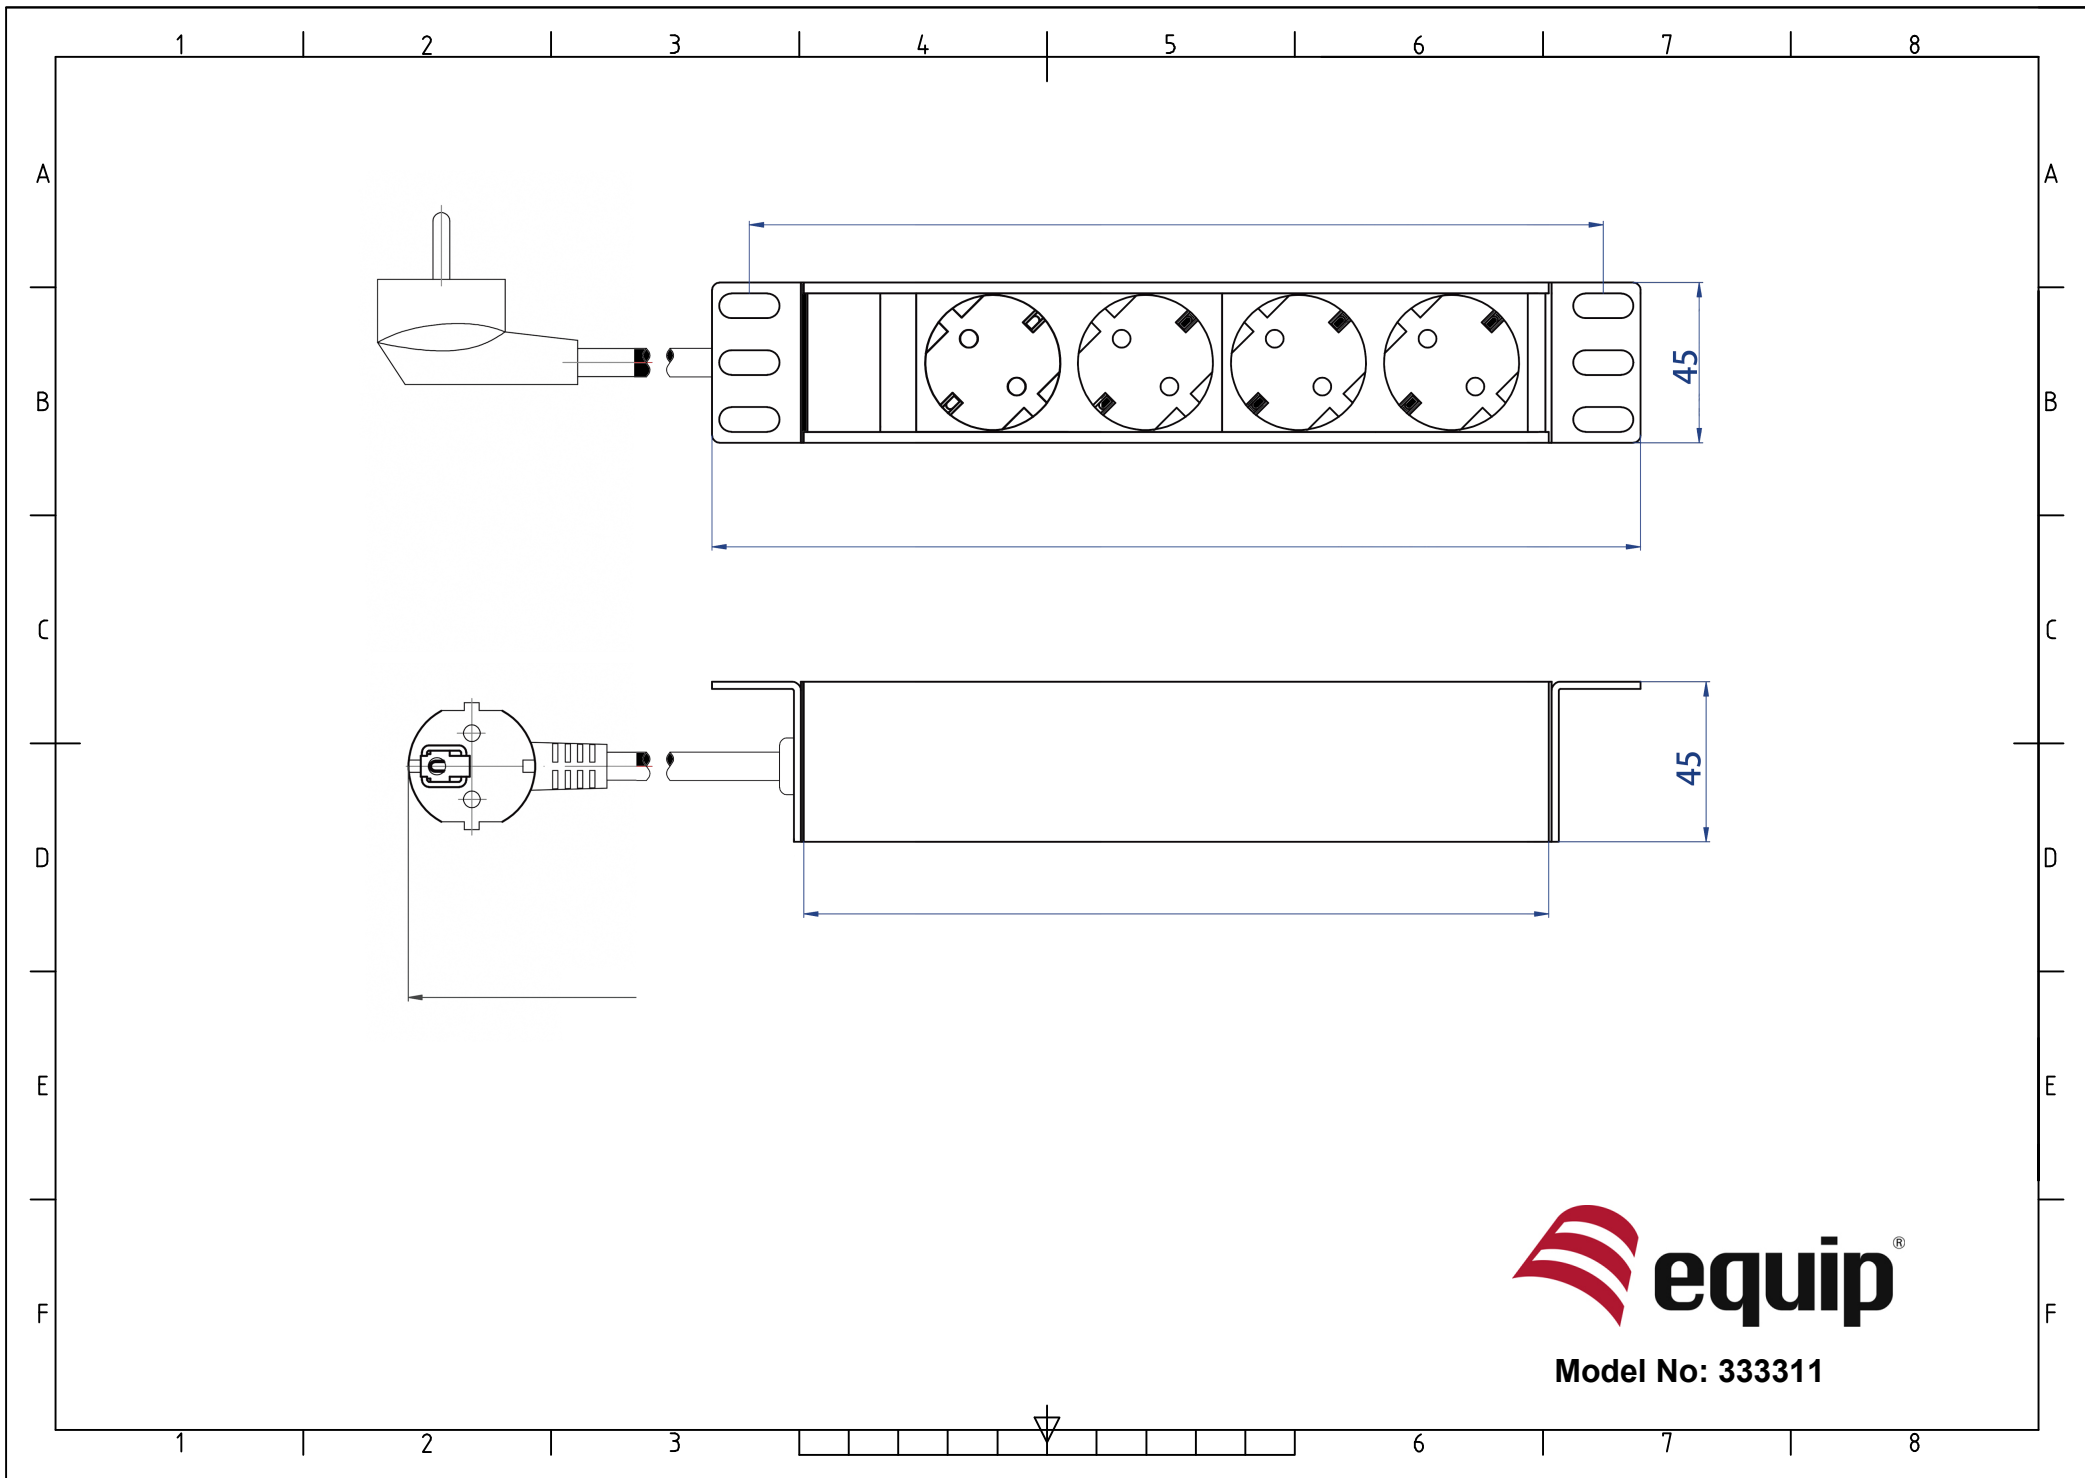

4-Outlet German Power Distribution Unit, 10"

333311

The equip® Power Distribution Unit is a sturdily-built product designed to distribute clear and crisp electricity. The product is thoroughly tested to ensure the functionality and reliability. Attached with an 1.5m cable, easy-to-install mechanical design, this is the ideal choice for the 10" cabinet system installation.

| Specification

Input Socket	Schuko CEE7/7 90° Angled
Output Socket	4 x DIN49440
Cable Length	1.5m
Rating	220-240V, 50/60Hz
Material	Aluminum Case
Dimension	254 x 44 x 45mm

| Package Contents

- 1 x 3-Outlet German Power Distribution Unit

| Ordering Information

PN	EAN	Weight
333311	4015867223093	490g

Packing :

Corrugated Box (260x100x60mm)

Model No: 33311