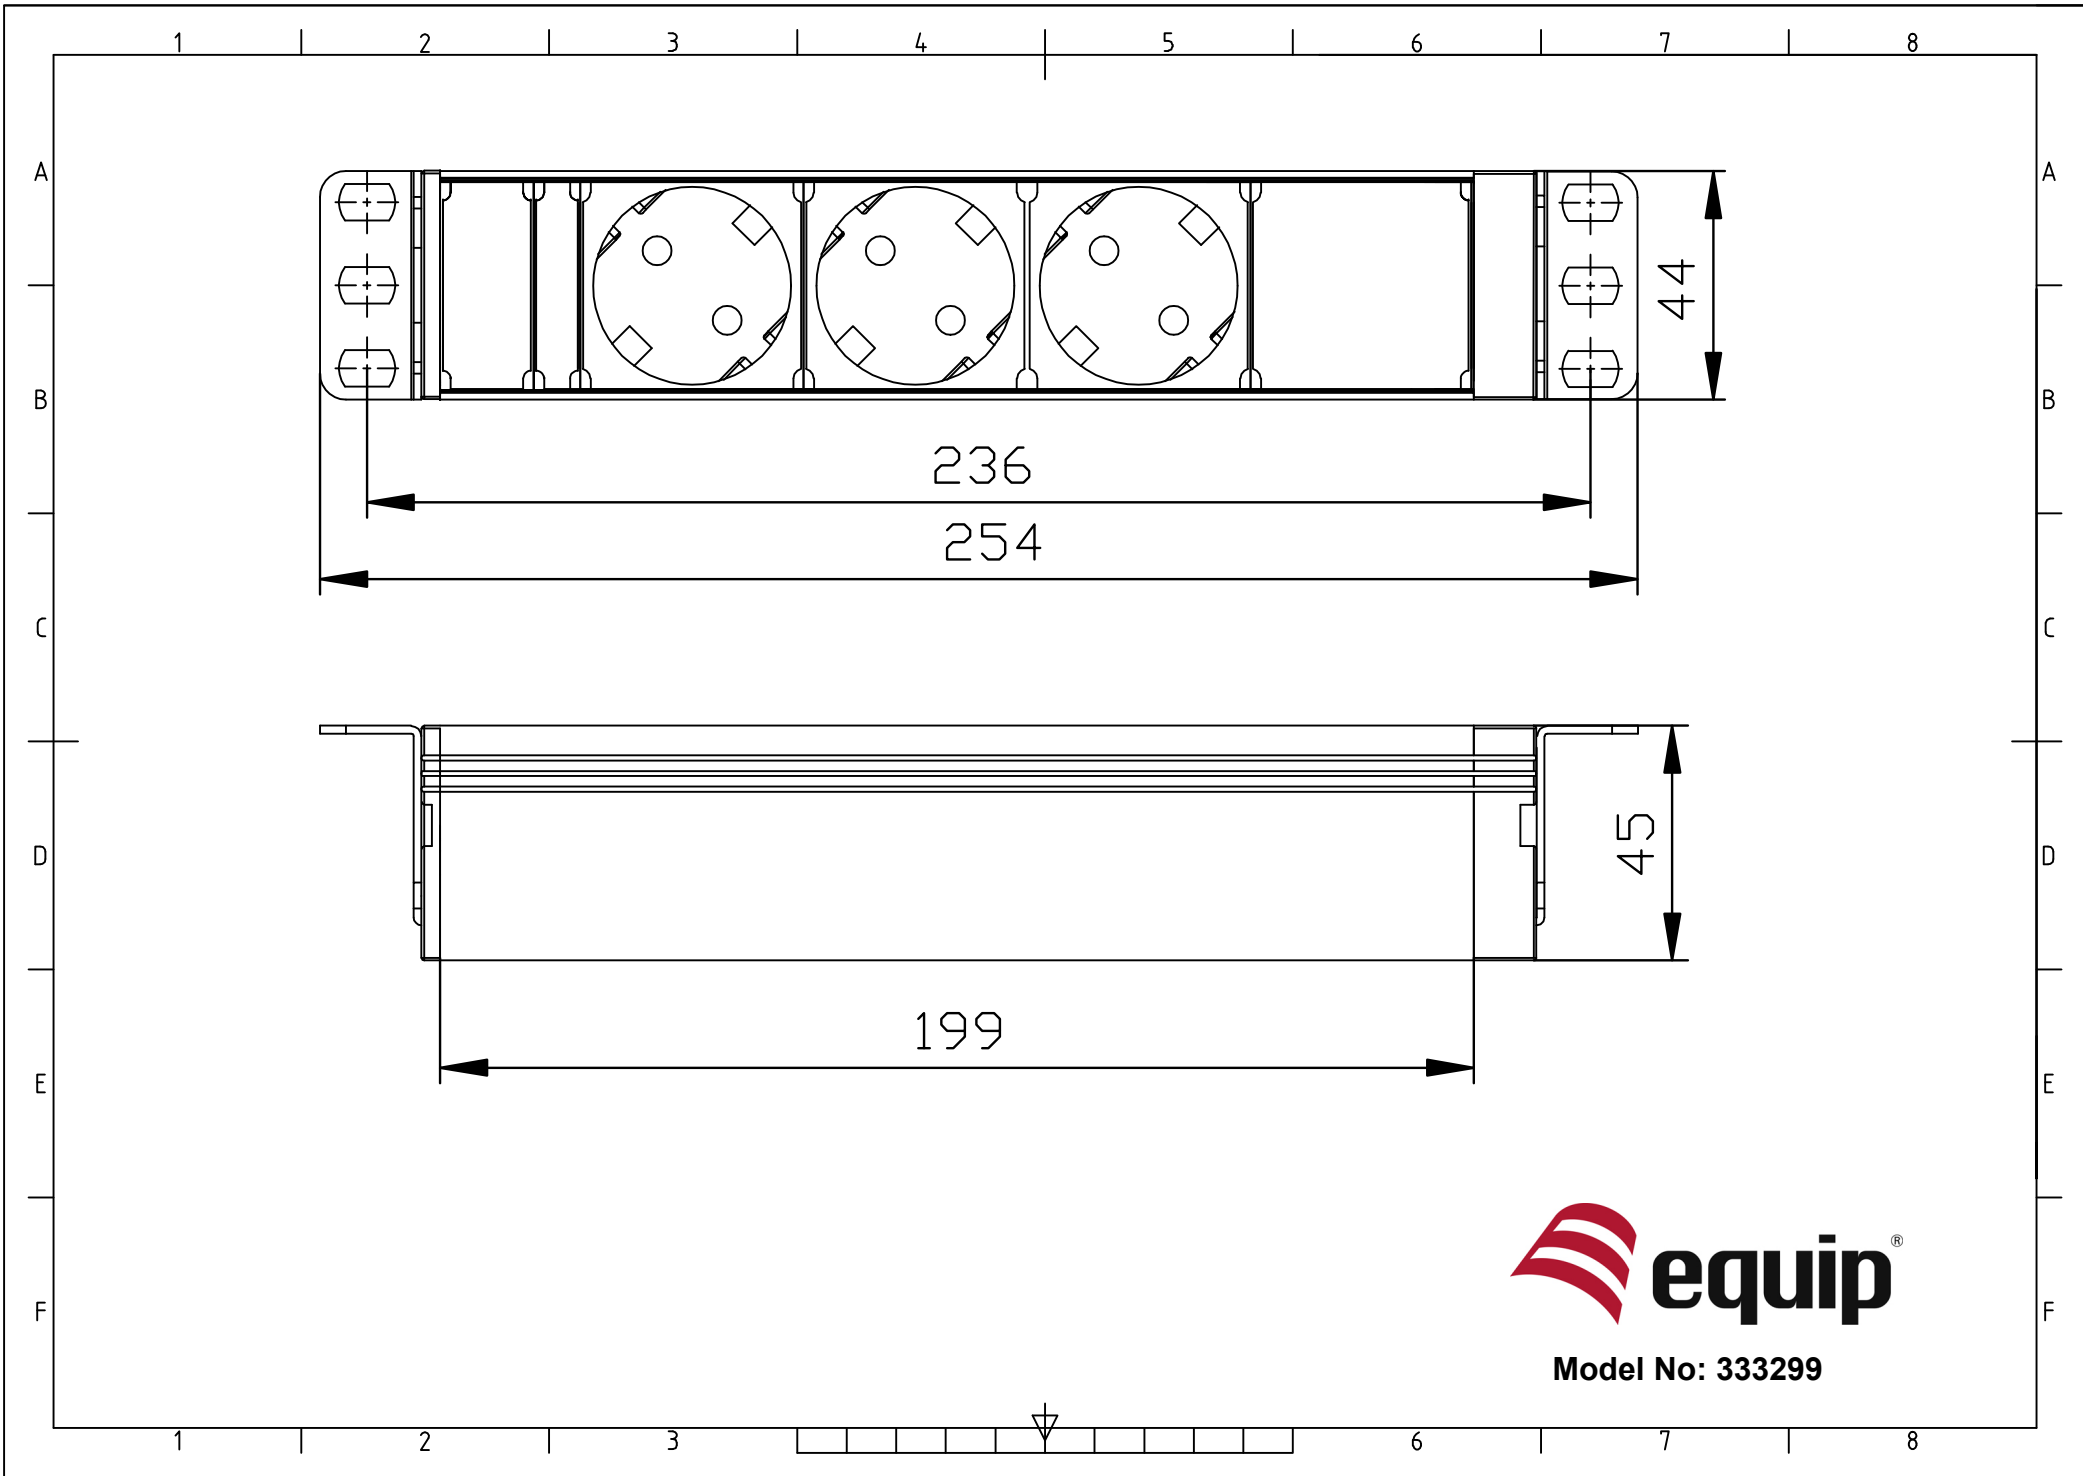

3-Outlet German Power Distribution Unit, 10"

333299

The equip[®] Power Distribution Unit is a sturdily-built product designed to distribute clear and crisp electricity. The product is thoroughly tested to ensure the functionality and reliability. Attached with an 1.5m cable, easy-to-install mechanical design, this is the ideal choice for the 10" cabinet system installation.

| Specification

Input Socket	Schuko CEE7/7 90° Angled
Output Socket	3 x DIN49440
Cable Length	1.5m
Rating	220-240V, 50/60Hz
Material	Aluminum Case
Dimension	254 x 44 x 45mm

| Package Contents

- 1 x 3-Outlet German Power Distribution Unit

| Ordering Information

PN	EAN	Weight
333299	4015867175491	490g

Packing :

Corrugated Box (260x100x60mm)

Model No: 333299