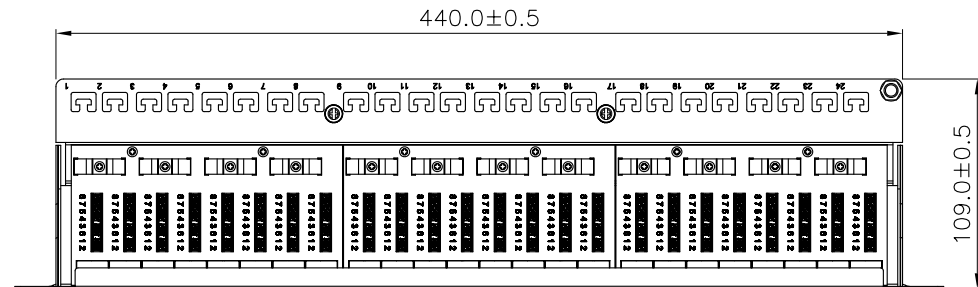

KRONE 45-110 DUAL IDC

RJ45
RIGHT ANGLE JACK

SCALE 1/4

10cm

A

B

A

B