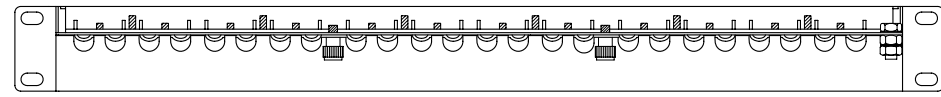

KRONE 45-110 DUAL IDC

RJ45
RIGHT ANGLE JACK

SCALE 1/4

10cm

A

B

A

B