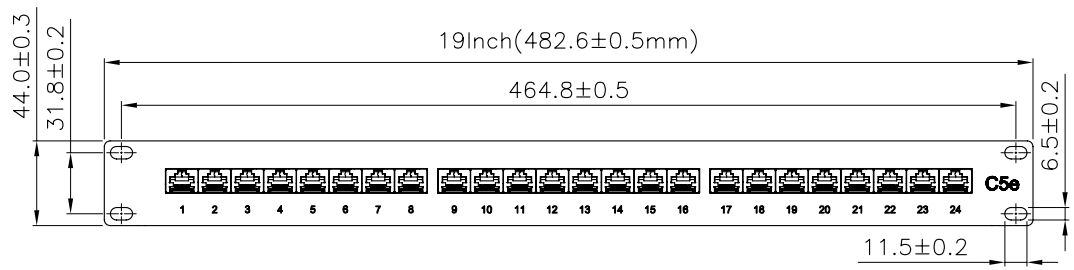

KRONE 45-110 DUAL IDC

RJ45
RIGHT ANGLE JACK

SCALE 1/4

10cm

A

B

A

B