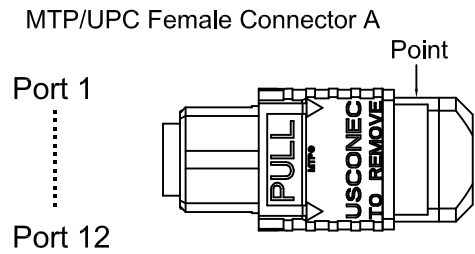

12 CORE FIBER OPTIC CABLE MTP/UPC-MTP/UPC 50/125 OM3 Method B

Connector A

Port 1	Port 2	Port 3	Port 4	Port 5	Port 6	Port 7	Port 8	Port 9	Port 10	Port 11	Port 12
Blue	Orange	Green	Brown	Gray	White	Red	Black	Yellow	Purple	Pink	Aqua

Connector B

Port 12	Port 11	Port 10	Port 9	Port 8	Port 7	Port 6	Port 5	Port 4	Port 3	Port 2	Port 1
Blue	Orange	Green	Brown	Gray	White	Red	Black	Yellow	Purple	Pink	Aqua

Specifications:

Fiber Mode	MM
Type	MTP/UPC-MTP/UPC
Cable Diameter(mm)	Φ 3.0
Cable Color	Aqua
Core Diameter(um)	9/125
Insertion Loss(dB)	≤0.75
Return Loss(dB)	≥20
Operating Temperature(°C)	-20~+70
Storage Temperature (°C)	-20~+70

Length (meter)	PN
10	25555907