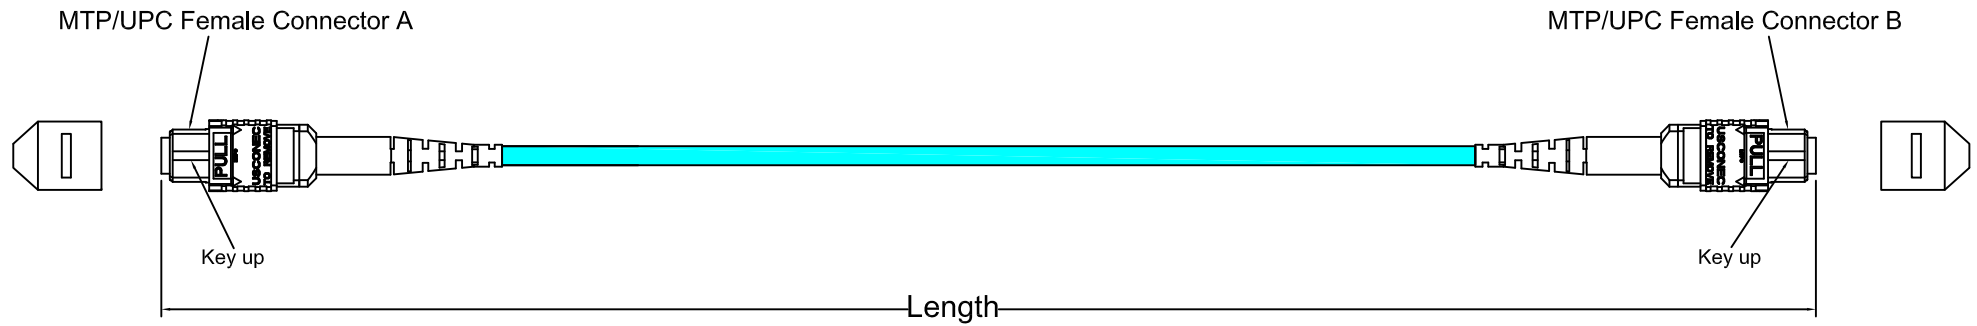

12 CORE FIBER OPTIC CABLE MTP/UPC-MTP/UPC 50/125 OM3 Method B

Connector A

Port 1	Port 2	Port 3	Port 4	Port 5	Port 6	Port 7	Port 8	Port 9	Port 10	Port 11	Port 12
Blue	Orange	Green	Brown	Gray	White	Red	Black	Yellow	Purple	Pink	Aqua

Connector B

Port 12	Port 11	Port 10	Port 9	Port 8	Port 7	Port 6	Port 5	Port 4	Port 3	Port 2	Port 1
Blue	Orange	Green	Brown	Gray	White	Red	Black	Yellow	Purple	Pink	Aqua

Specifications:

Fiber Mode	MM
Type	MTP/UPC-MTP/UPC
Cable Diameter(mm)	Φ 3.0
Cable Color	Aqua
Core Diameter(um)	9/125
Insertion Loss(dB)	≤0.75
Return Loss(dB)	≥20
Operating Temperature(°C)	-20~+70
Storage Temperature (°C)	-20~+70

Length (meter)	PN
10	25555907