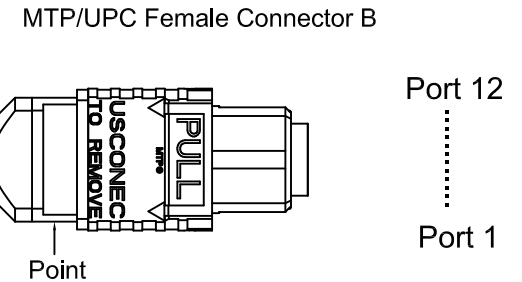

12 CORE FIBER OPTIC CABLE MTP/UPC-MTP/UPC 50/125 OM3 Method B

Connector A

Port 1	Port 2	Port 3	Port 4	Port 5	Port 6	Port 7	Port 8	Port 9	Port 10	Port 11	Port 12
Blue	Orange	Green	Brown	Gray	White	Red	Black	Yellow	Purple	Pink	Aqua

Connector B

Port 12	Port 11	Port 10	Port 9	Port 8	Port 7	Port 6	Port 5	Port 4	Port 3	Port 2	Port 1
Blue	Orange	Green	Brown	Gray	White	Red	Black	Yellow	Purple	Pink	Aqua

Specifications:

Fiber Mode	MM
Type	MTP/UPC-MTP/UPC
Cable Diameter(mm)	Φ 3.0
Cable Color	Aqua
Core Diameter(um)	9/125
Insertion Loss(dB)	≤0.75
Return Loss(dB)	≥20
Operating Temperature(°C)	-20~+70
Storage Temperature (°C)	-20~+70

Length (meter)	PN
10	25555907