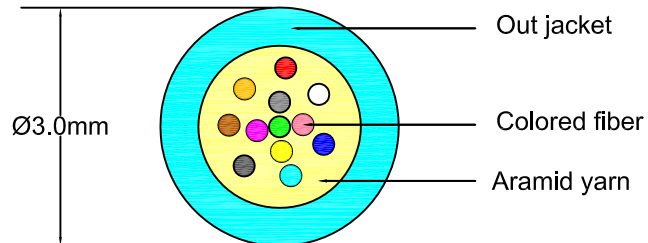

12 CORE FIBER OPTIC CABLE MTP/UPC-MTP/UPC 50/125 OM3 Method B

Connector A

Port 1	Port 2	Port 3	Port 4	Port 5	Port 6	Port 7	Port 8	Port 9	Port 10	Port 11	Port 12
Blue	Orange	Green	Brown	Gray	White	Red	Black	Yellow	Purple	Pink	Aqua

Connector B

Port 12	Port 11	Port 10	Port 9	Port 8	Port 7	Port 6	Port 5	Port 4	Port 3	Port 2	Port 1
Blue	Orange	Green	Brown	Gray	White	Red	Black	Yellow	Purple	Pink	Aqua

Specifications:

Fiber Mode	MM
Type	MTP/UPC-MTP/UPC
Cable Diameter(mm)	Φ 3.0
Cable Color	Aqua
Core Diameter(um)	9/125
Insertion Loss(dB)	≤0.75
Return Loss(dB)	≥20
Operating Temperature(°C)	-20~+70
Storage Temperature (°C)	-20~+70

Length (meter)	PN
10	25555907