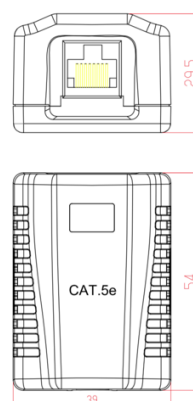

| Drawing:

| Ordering Information

PN	EAN	Color
235113	4015867206898	White

| Package Contents

- 1-Port Cat.5e Surface Mount Box

Packing: equip zip bag