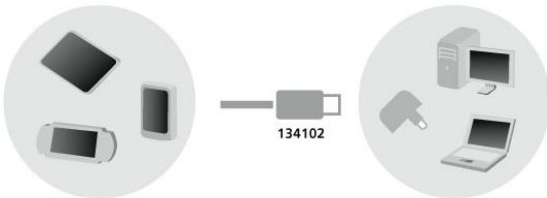

## USB CHARGING ADAPTER

| 134102

The equip® USB Charging Adapter allows to charge devices requiring higher power current such as tablets, GPS, and portable game systems with the existed chargers or USB ports on PC. No need to buy a new charger!

### | Specification

<b>Connectors</b>	1 x USB A Type Male
	1 x USB A Type Female
<b>Physical</b>	Color: White
	Plastic Housing
<b>Properties</b>	Weight: 10g
	Dimensions (L x W x H): 10 x 18 x 44mm

### | Key Features

- Enables charging devices with USB ports on PC or NB for the high power-consumption devices
- No need to upgrade the power supply