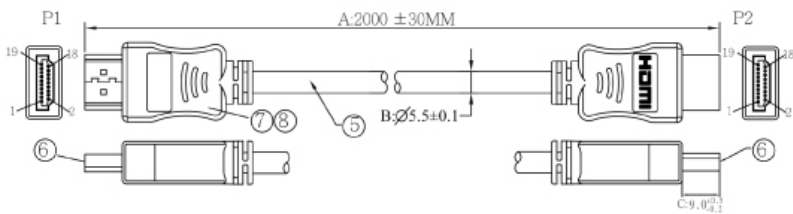

| Specifications

Connector	- HDMI Type A Male (HDMI Cable)
	- DisplayPort Male to HDMI Type A Female (DisplayPort to HDMI Adapter)
Gauge	30AWG
Physical Properties	2000 x 30mm / 40g (HDMI Cable)
	67.8 x 23 x 13mm / 12.6g (HDMI Adapter)

| Key Features

- 2 Meters HDMI Cable + DisplayPort Male to HDMI Female Adapter (equip 133430)
- Plug and Play with Flexibility
- Supports Signal Source from DisplayPort or HDMI
- High Resolution Display up to 1080P, compliant with HDMI 1.3 and DisplayPort 1.1a

| Ordering Information

PN	EAN	Package Size	Weight
133438	4015867178065	130 x 230 x 0.08mm	53g

| Package Contents

- 1 x HDMI Cable, 2m
- 1 x DisplayPort to HDMI Adapter

Packing: equip Hanger Card + Poly Bag