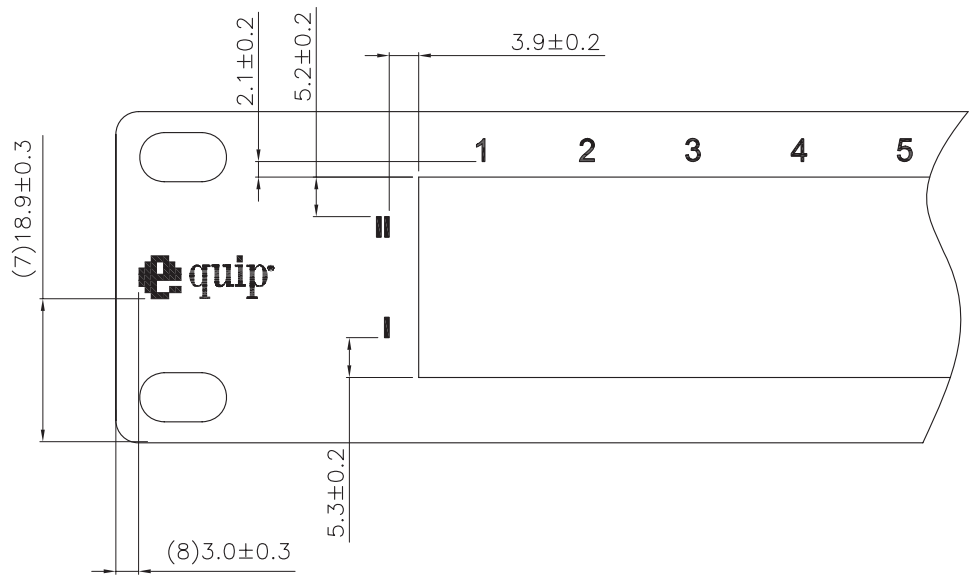

C

C

D

D

ISDN Patchpanel 50port LSA+ / 1U, light-grey (RAL7035)

No.	MODIFIED AREA	ORIGINAL	MODIFY	DATE	MODIFIER

1 2 3 4 5 6

10cm