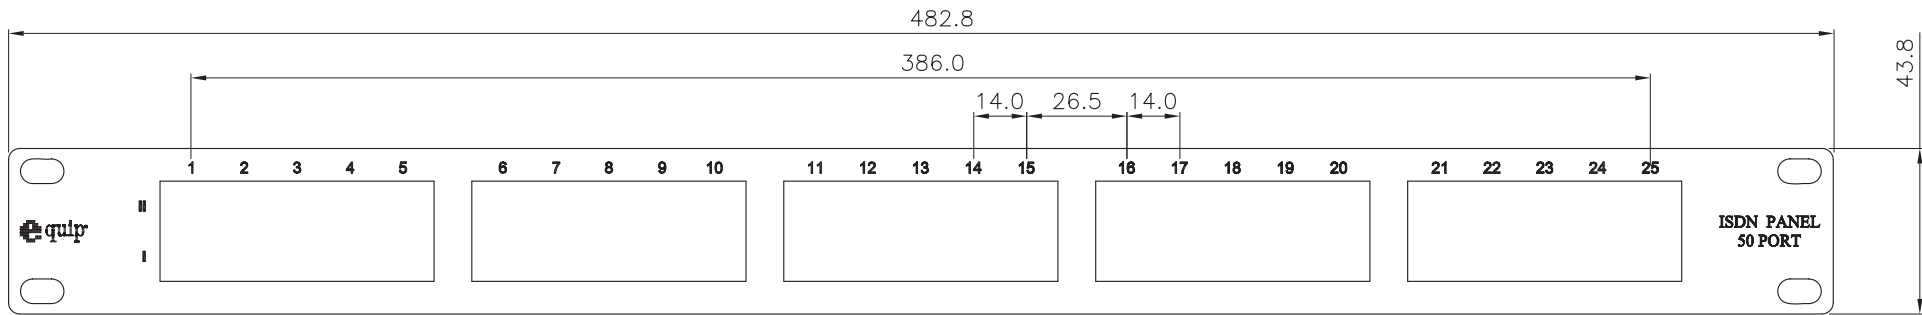

1 2 3 4 5 6

A

A

B

B