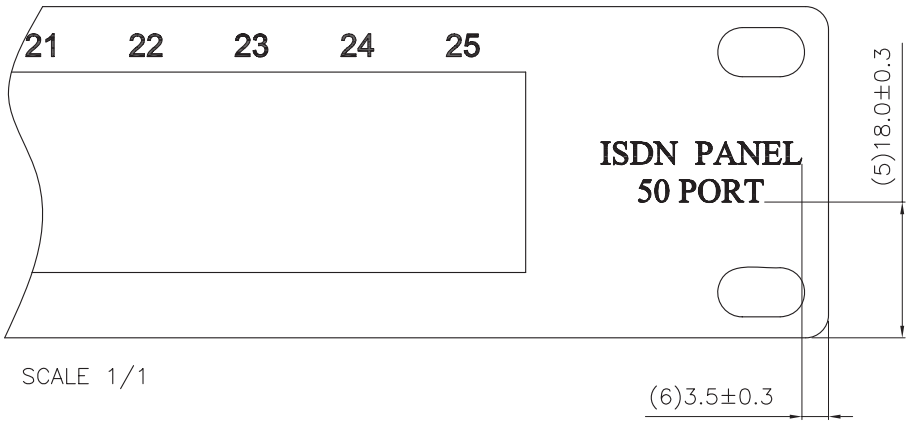

C

C

D

D

ISDN Patchpanel 50port LSA+ / 1U, light-grey (RAL7035)

No.	MODIFIED AREA	ORIGINAL	MODIFY	DATE	MODIFIER

1 2 3 4 5 6

10cm