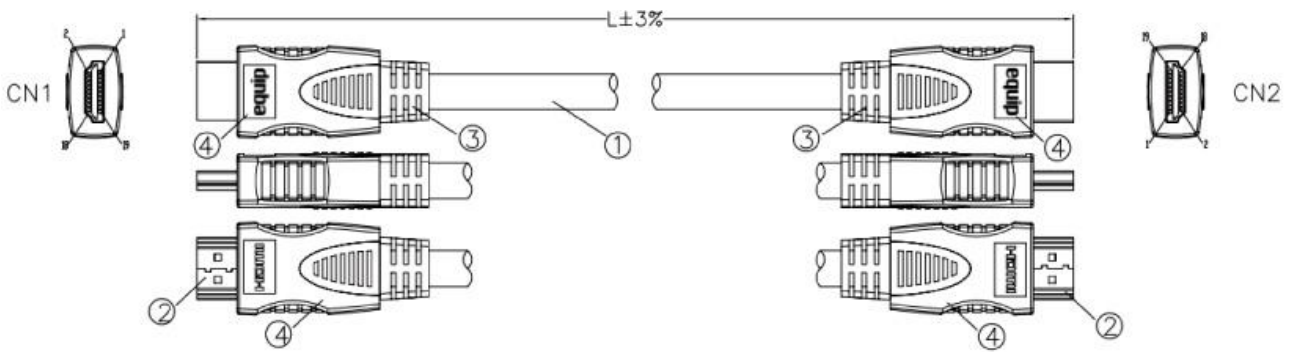

CN1		CN2		CN1		CN2	
1	RED	1	BROWN	10	BROWN	10	BROWN
3	WHITE	3	WHITE	12	WHITE	12	WHITE
2	DRAIN	2	DRAIN	11	DRAIN	11	DRAIN
4	GREEN	4	GRAY	13	GRAY	13	GRAY
6	WHITE	6	RED	14	RED	14	RED
5	DRAIN	5	WHITE	15	WHITE	15	WHITE
7	BLUE	7	VIOLET	16	VIOLET	16	VIOLET
9	WHITE	9	YELLOW	17	YELLOW	17	YELLOW
8	DRAIN	8	ORANGE	18	ORANGE	18	ORANGE
			BLACK	19	BLACK	19	BLACK
			SHELL		SHELL		SHELL
			BRAID		BRAID		BRAID
			SHELL		SHELL		SHELL