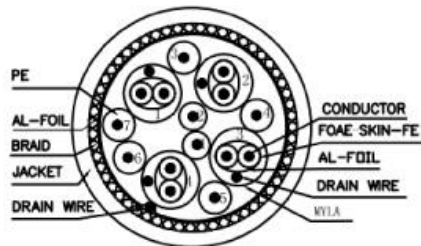

| Specification

Connectors	2 x HDMI A Type Male, Gold-plated	
Gauge	30AWG	
Conductor	CU	
Cable Length	119341	1m
	119342	2m
	119343	3m
Transfer Rate	Up to 10.2 Gbps (340MHz)	
Packing	Zip bag	

| Ordering Information

PN	EAN	Package Size	Weight
119341	4015867160282	280 x 172mm	88g
119342	4015867160299	280 x 172mm	148g
119343	4015867160305	340 x 194mm	204g

| Key Features

- Supports Ethernet channel
- 3D over HDMI and Audio Return Channel
- Supports HDCP
- Dolby True HD and DTS-HD Master Audio Compatible
- Resolution up to 1080p for HDTV, UXGA for Computer, and 4k x 2k for Digital Theater

| Package Contents

- 1 x HDMI Cable

CN1		CN2		CN1		CN2	
1	RED	1	BROWN	10	BROWN	10	BROWN
3	WHITE	3	WHITE	12	WHITE	12	WHITE
2	DRAIN	2	DRAIN	11	DRAIN	11	DRAIN
4	GREEN	4	GRAY	13	GRAY	13	GRAY
6	WHITE	6	RED	14	RED	14	RED
5	DRAIN	5	WHITE	15	WHITE	15	WHITE
7	BLUE	7	VIOLET	16	VIOLET	16	VIOLET
9	WHITE	9	YELLOW	17	YELLOW	17	YELLOW
8	DRAIN	8	ORANGE	18	ORANGE	18	ORANGE
			BLACK	19	BLACK	19	BLACK
			SHELL		SHELL		SHELL
			BRAID		BRAID		BRAID
			SHELL		SHELL		SHELL