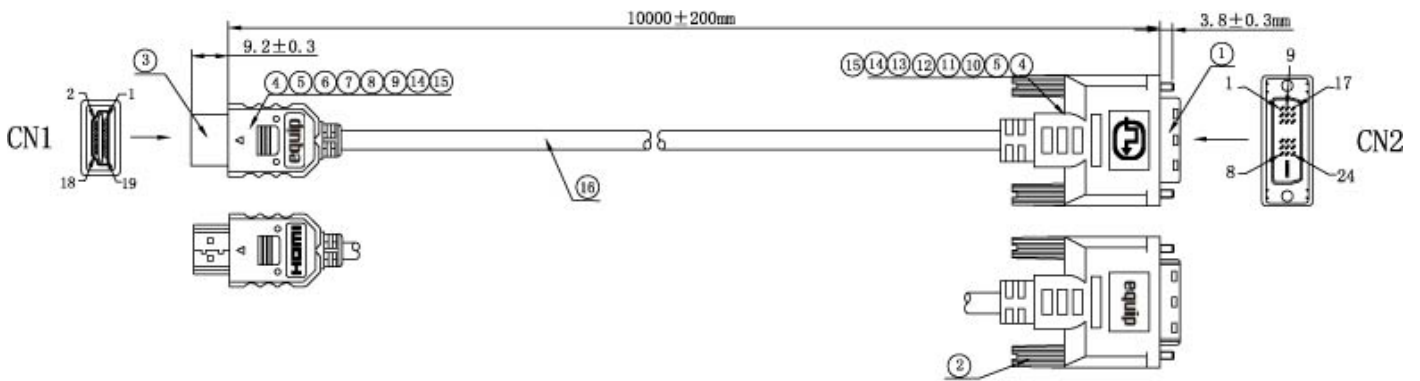

| Key Feature

Connectors	1 x HDMI Type A Male
	1 x DVI (18+1) Male
Cable length	119322 : 2.0m
	119323 : 3.0m
	119325 : 5.0m
	119329 : 10m
Gauge	119322 : 30AWG
	119323 : 30AWG
	119325 : 28AWG
	119329 : 26AWG

| Key Feature

- HDMI Type A Male to DVI (18+1) Male
- Supports FullHD video streams
- Max. reliability by triple shielding (2x foil and 1x metal-braid screen)
- Gold flash contact
- Built with knurled screws
- Packing: equip zip bag